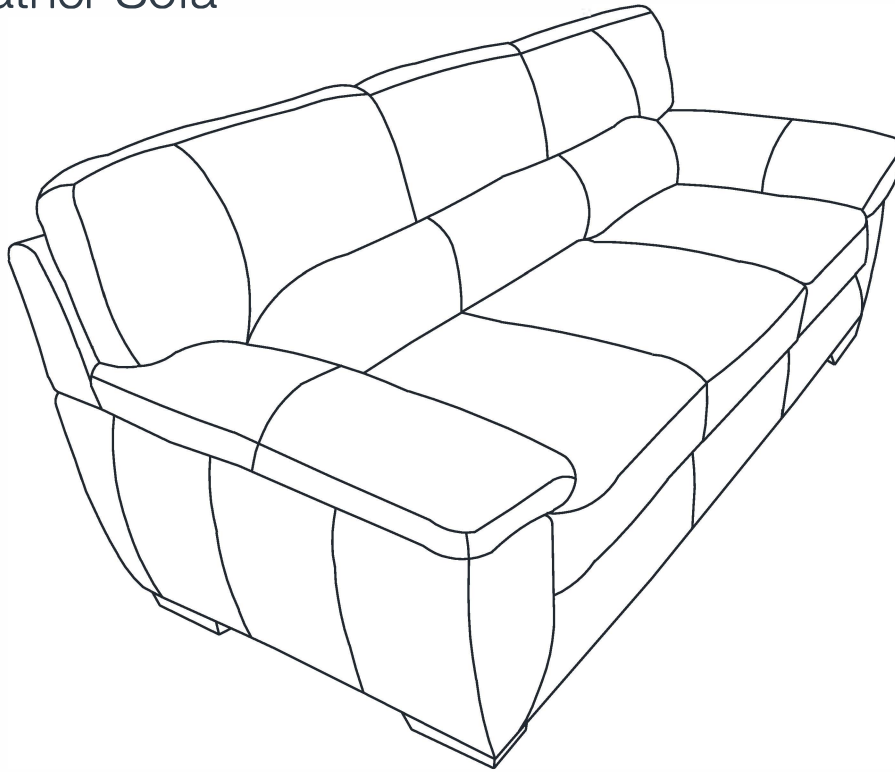

Assembly Instructions

MFR# 9S207-3000-1

Leather Sofa

IMPORTANT, RETAIN FOR FUTURE REFERENCE: READ CAREFULLY
For more information, visit: **www.northridge-home.com**

For parts or customer service call: **1-866-387-8065**